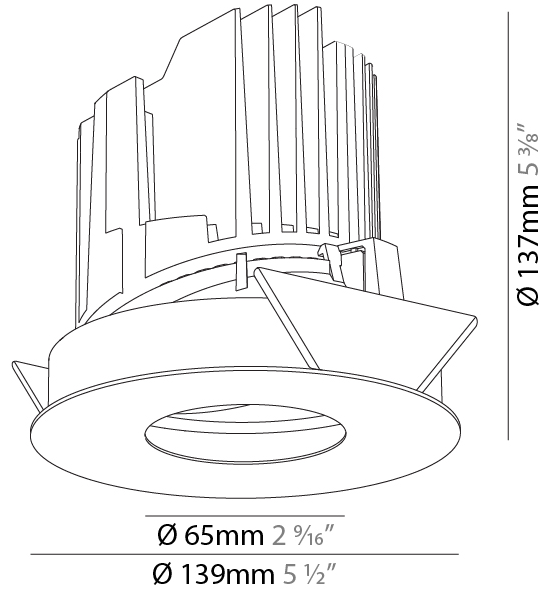

PHYSICAL

Shape: Round
Diameter (mm): 139
Diameter (in): 5 1/2
Height (mm): 126
Height (in): 4 15/16
Ceiling Thickness (mm): 10 / 12.5 / 15
Ceiling Thickness (in): 3/8 or 1/2 or 9/16
Min. Recessing Depth (mm): 140
Min. Recessing Depth (in): 5 1/2
Light Distribution: Adjustable / Downlight
Weight (kg): 0.86
Weight (lbs): 1.9
Fixture Finish: SSR / BKV / CWI / CRY / HAB / LAG / UFT / ITA / RUA / RUR / MIC / FTG / MYG / TWT / LOD / PUS / FRO / FUP / KIA / POP / BLS / SPG / MEY / GOH / GUM / CHC / COM / ABZ / JAG / OBR / MOS / ROR
Fixture Material: Aluminum Die Cast
Cut-out Measurements: 130mm / 5 1/8"

ELECTRICAL

Lamp Type: LED (Zhaga Standard)
Input Wattage (W): 13.2 / 16.5
Total Output Wattage (W): 12 / 15
Dimming: Tri-Mode (Non-Dimming and Phase Dimming (120Vac only) and 0-10V Dimming)
Driver Included: No
Driver Location: Recessed Housing
Driver Type: Constant Current - Universal
Housing: See components
Input Voltage (V): 120 - 277
Constant Current (MA): 350

LED

Number of LEDs: 1
Color Temperature (°K): 2700 / 3000 / 3500 / 4000
Max. Delivered Lumen (lm): 810 / 900 / 970 / 990
Nominal Lumen (lm): 960 / 1070 / 1156 / 1180
CRI: >90 CRI
Lamp Life (hrs): 50000

OPTICAL

Reflector°: 10
Adjustability: Rotational 355°; Tilt 30°

RATINGS AND CERTIFICATIONS

Certified By: Certified for North American Standards
IP rating: IP20