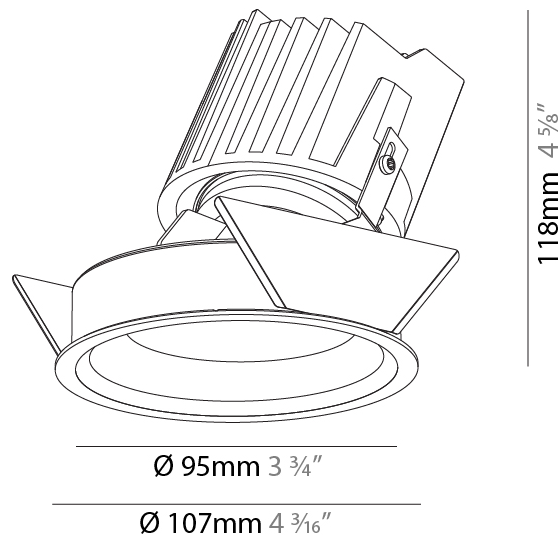

RATINGS AND CERTIFICATIONS

Certified By: Certified for North American Standards
IP rating: IP20