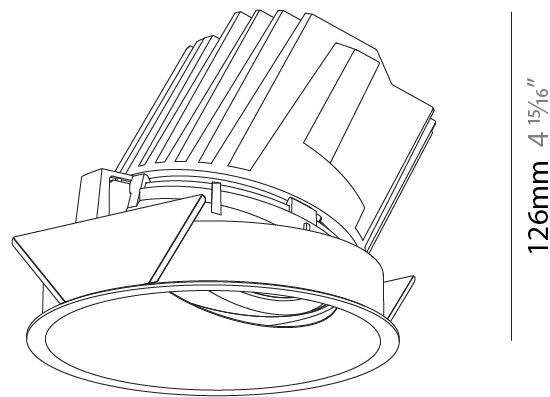

OPTICAL

Reflector°: 10
 Adjustability: Fixed

RATINGS AND CERTIFICATIONS

Certified By: Certified for North American Standards
 IP rating: IP20

Ø 125mm 4 15/16"

Ø 139mm 5 1/2"

126mm 4 15/16"

BIONIQ ROUND WALLWASH RECESSED